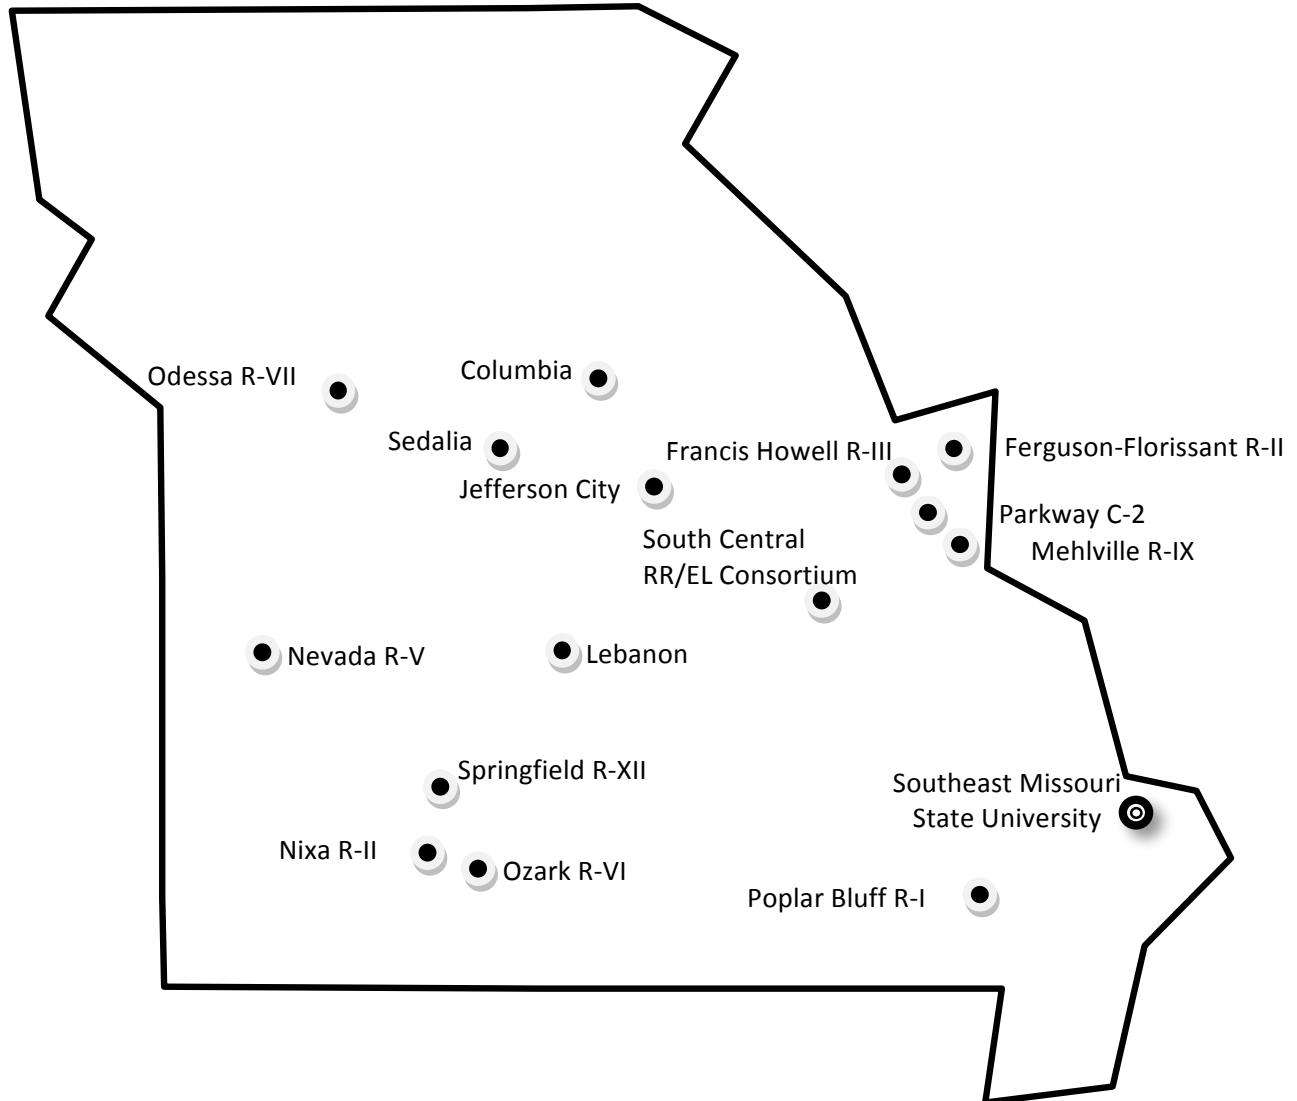

MISSOURI STATEWIDE EARLY LITERACY INTERVENTION PROGRAM (MSELIP)

READING RECOVERY® SITES 2010-2011

Sheila Ward, Ed.D.
Steering Committee Chair
Missouri Statewide Early Literacy Intervention Program

Sarah Long, Ed.S.
Steering Committee Vice Chair
Missouri Statewide Early Literacy Intervention Program

Randy Shaw, Ed.D.
Associate Provost, School of Extended Learning
Southeast Missouri State University
One University Plaza, Mail Stop 6800
Cape Girardeau, MO 63701
573-651-5915 ~ rshaw@semo.edu
<http://www.semo.edu/mselip-readingrecovery/>