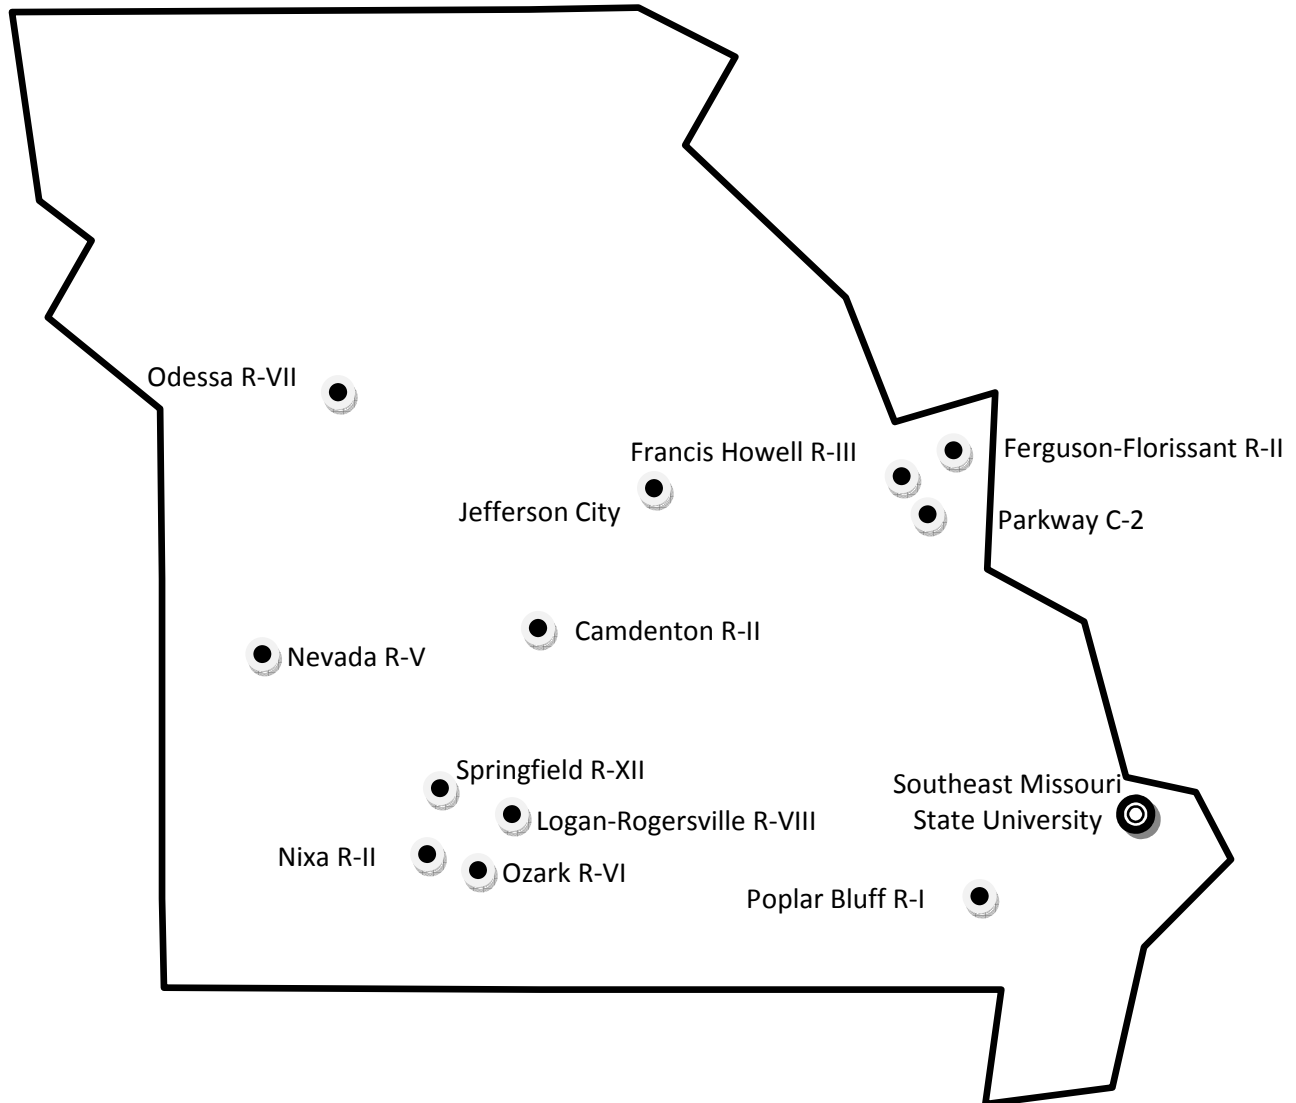

# MISSOURI STATEWIDE EARLY LITERACY INTERVENTION PROGRAM (MSELIP)

## READING RECOVERY® SITES 2009-2010

Sheila Ward, Ed.D.  
Steering Committee Chair  
Missouri Statewide Early Literacy Intervention Program

Sarah Long, Ed.S.  
Steering Committee Vice Chair  
Missouri Statewide Early Literacy Intervention Program