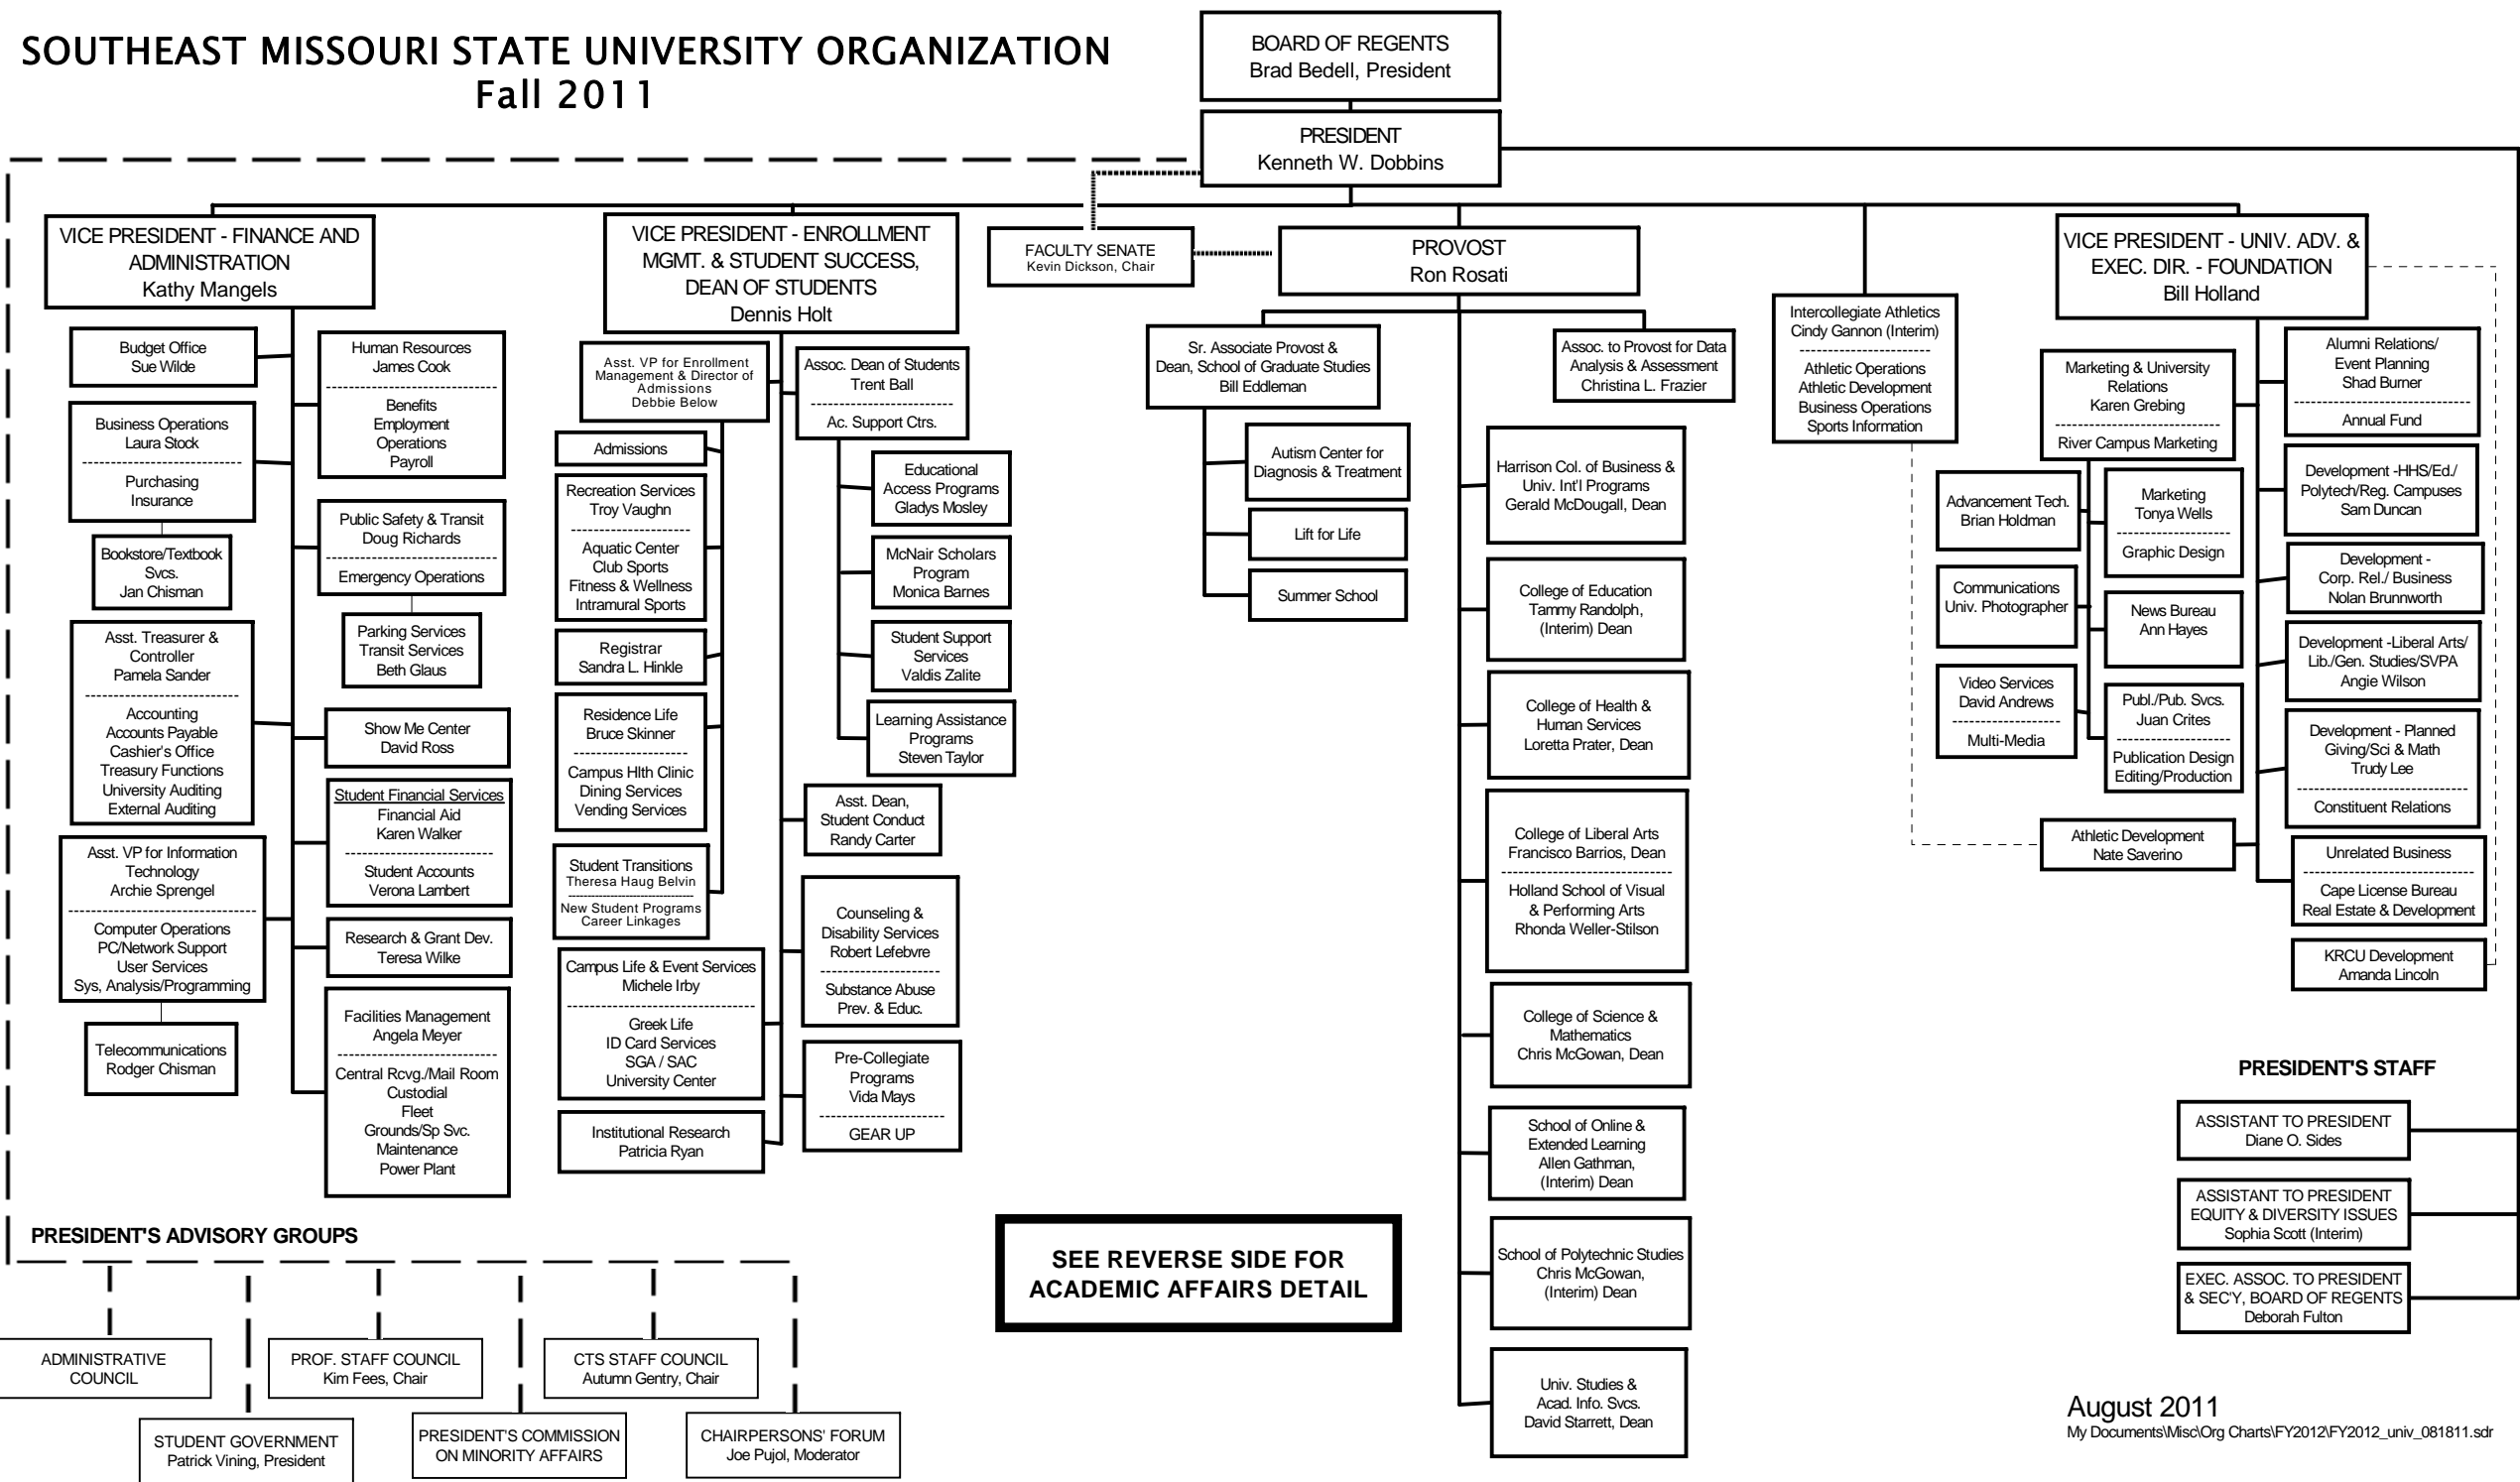

SOUTHEAST MISSOURI STATE UNIVERSITY ORGANIZATION

Fall 2011

**SEE REVERSE SIDE FOR
ACADEMIC AFFAIRS DETAIL**