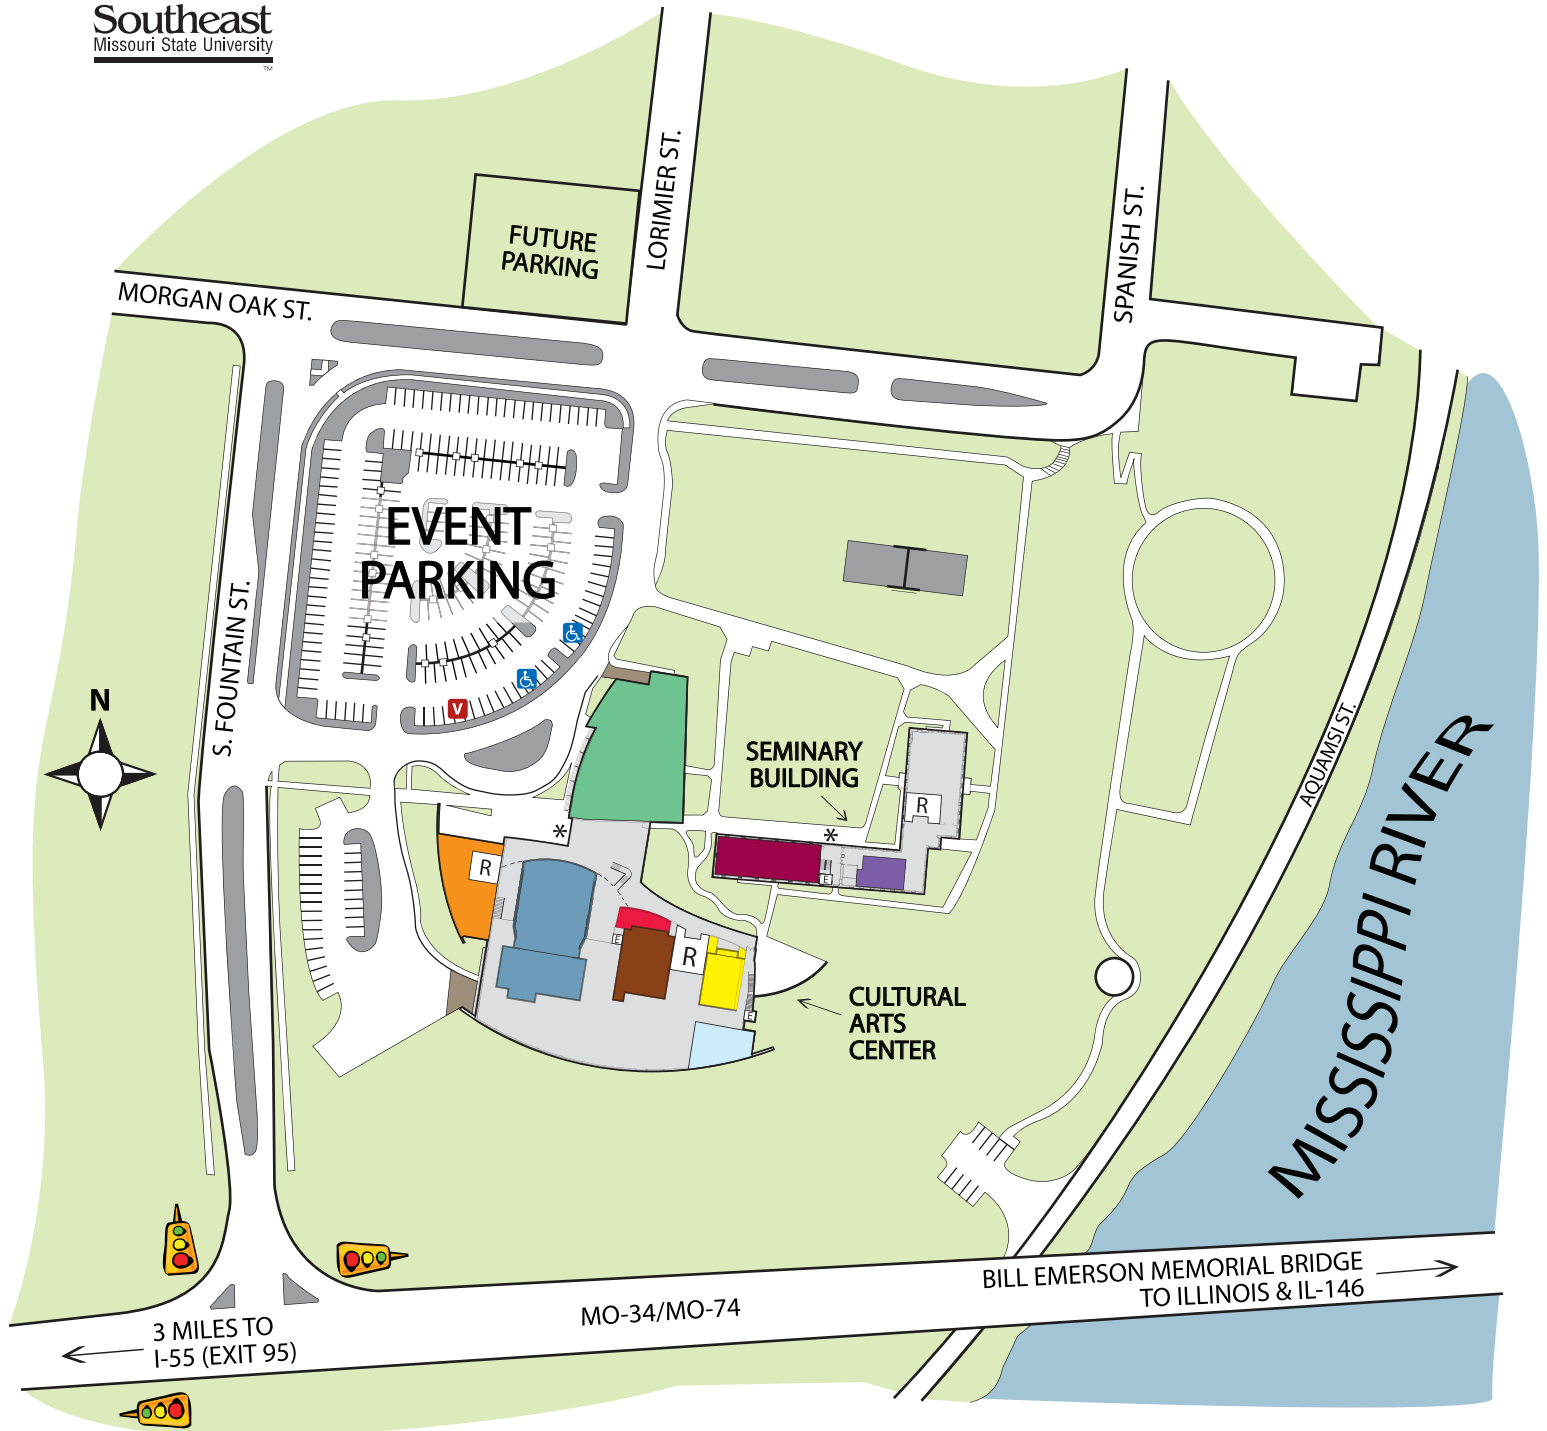

RIVER CAMPUS

- * Main Entrances to each building
- Daytime Box Office and Museum Visitor Parking
- Elevator
- Restrooms
- Handicapped Parking (Hang tag or license plate required.)
- Art Gallery
- Donald C. Bedell Performance Hall
- Box Office
- Rosemary Berkel and Harry L. Crisp Regional Museum
- Dance Studio
- John and Betty Glenn Convocation Center
- Loading Docks
- Music Rehearsal Hall
- Wendy Kurka Rust Flexible Theatre
- Robert F. and Gertrude L. Shuck Music Recital Hall