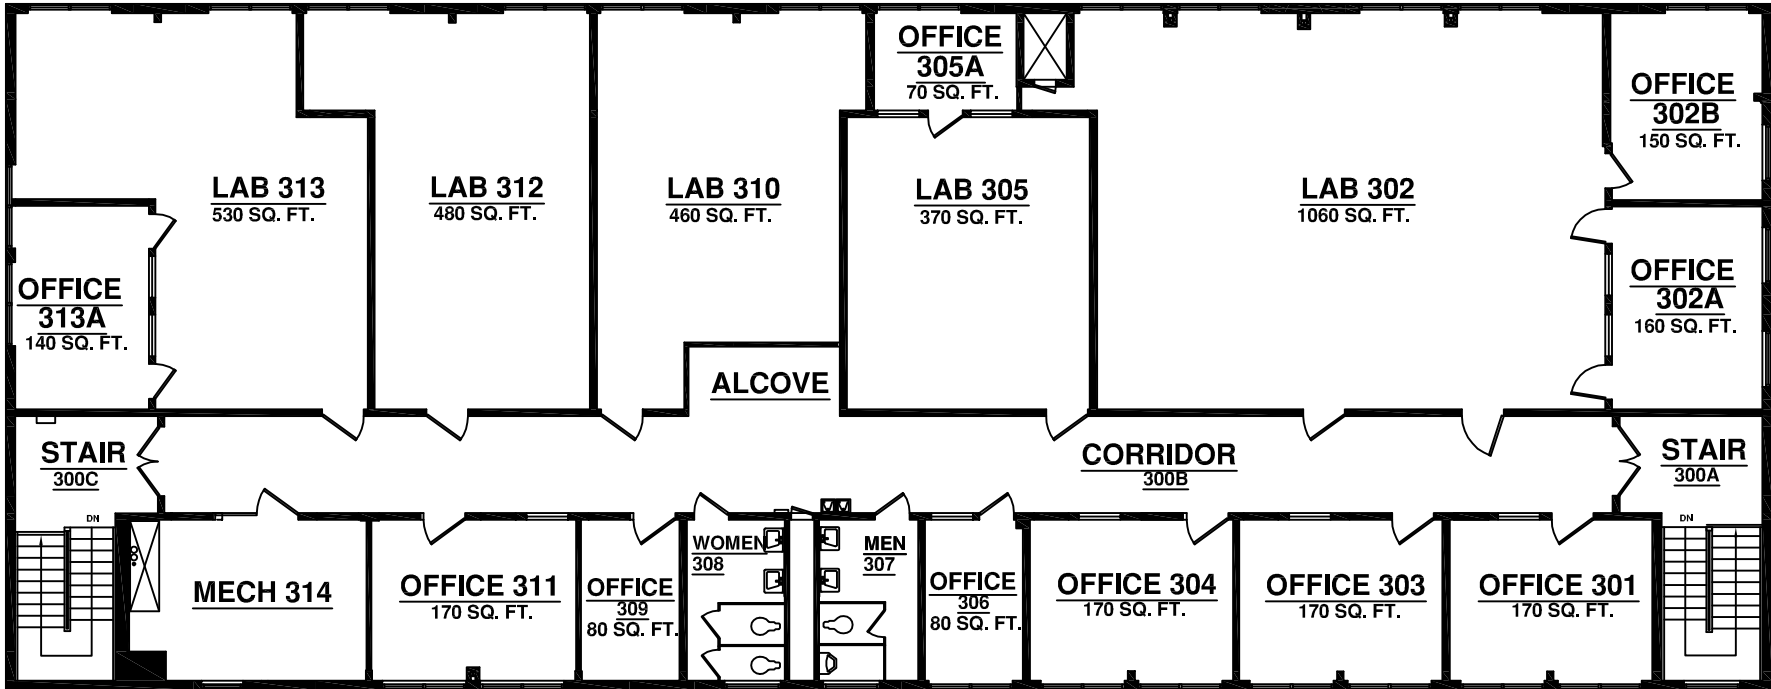

SOUTHEAST INNOVATION CENTER

PROPOSED THIRD FLOOR RENOVATION

THIRD FLOOR PLAN - NEW

SCALE: 1/16" = 1' - 0"