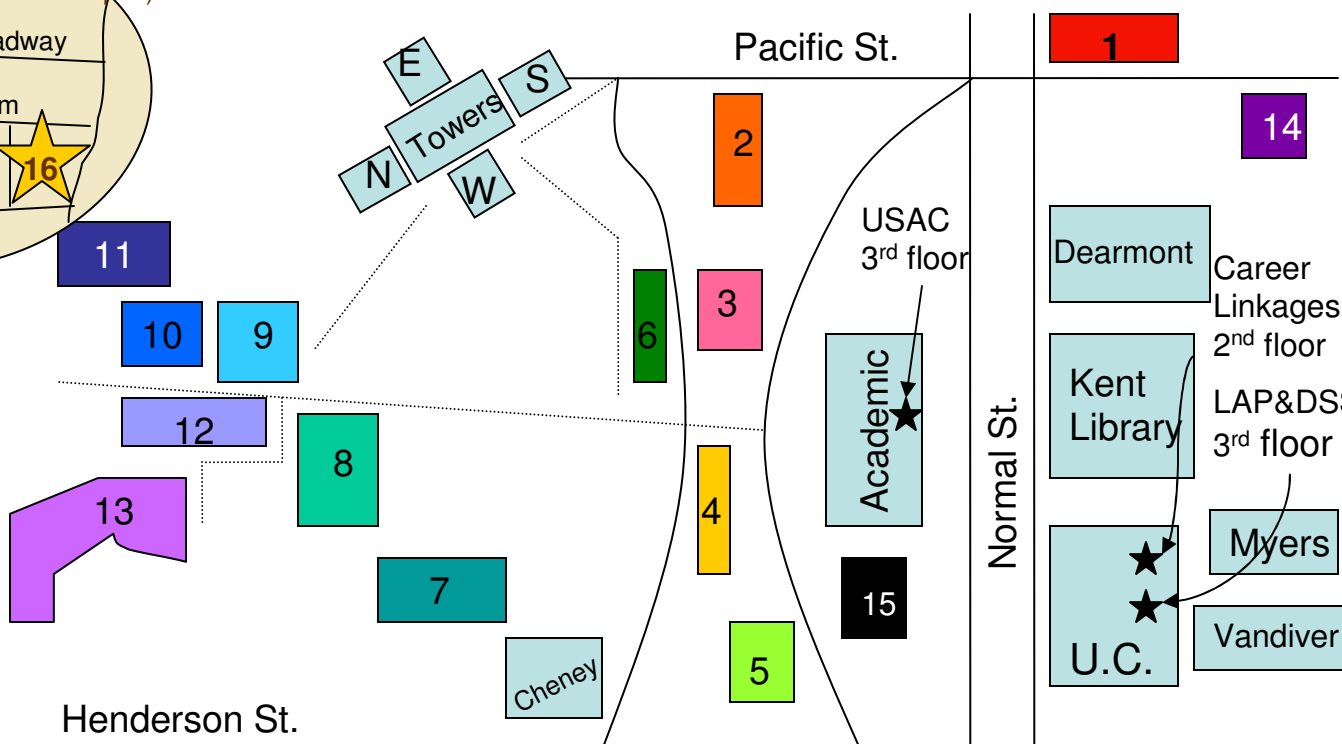

Map of Where to Declare

River Campus
(see inset)

Map Key

- 1 - Grauel
- 2 - Crisp
- 3 - Carnahan
- 4 - Serena
- 5 - Art Building
- 6 - Brandt
- 7 - Parker
- 8 - Scully
- 9 - Magill
- 10 - Johnson
- 11 - Polytechnic
- 12 - Rhodes
- 13 - Dempster
- 14 - Pacific Hall
- 15 - Memorial
- 16 - River Campus

Art Building (AB)

- Foreign Languages & Anthropology

Brandt (MS)

- Criminal Justice

Carnahan (CR)

- History
- Philosophy
- Political Science

Crisp (CH)

- Nursing
- Social Work