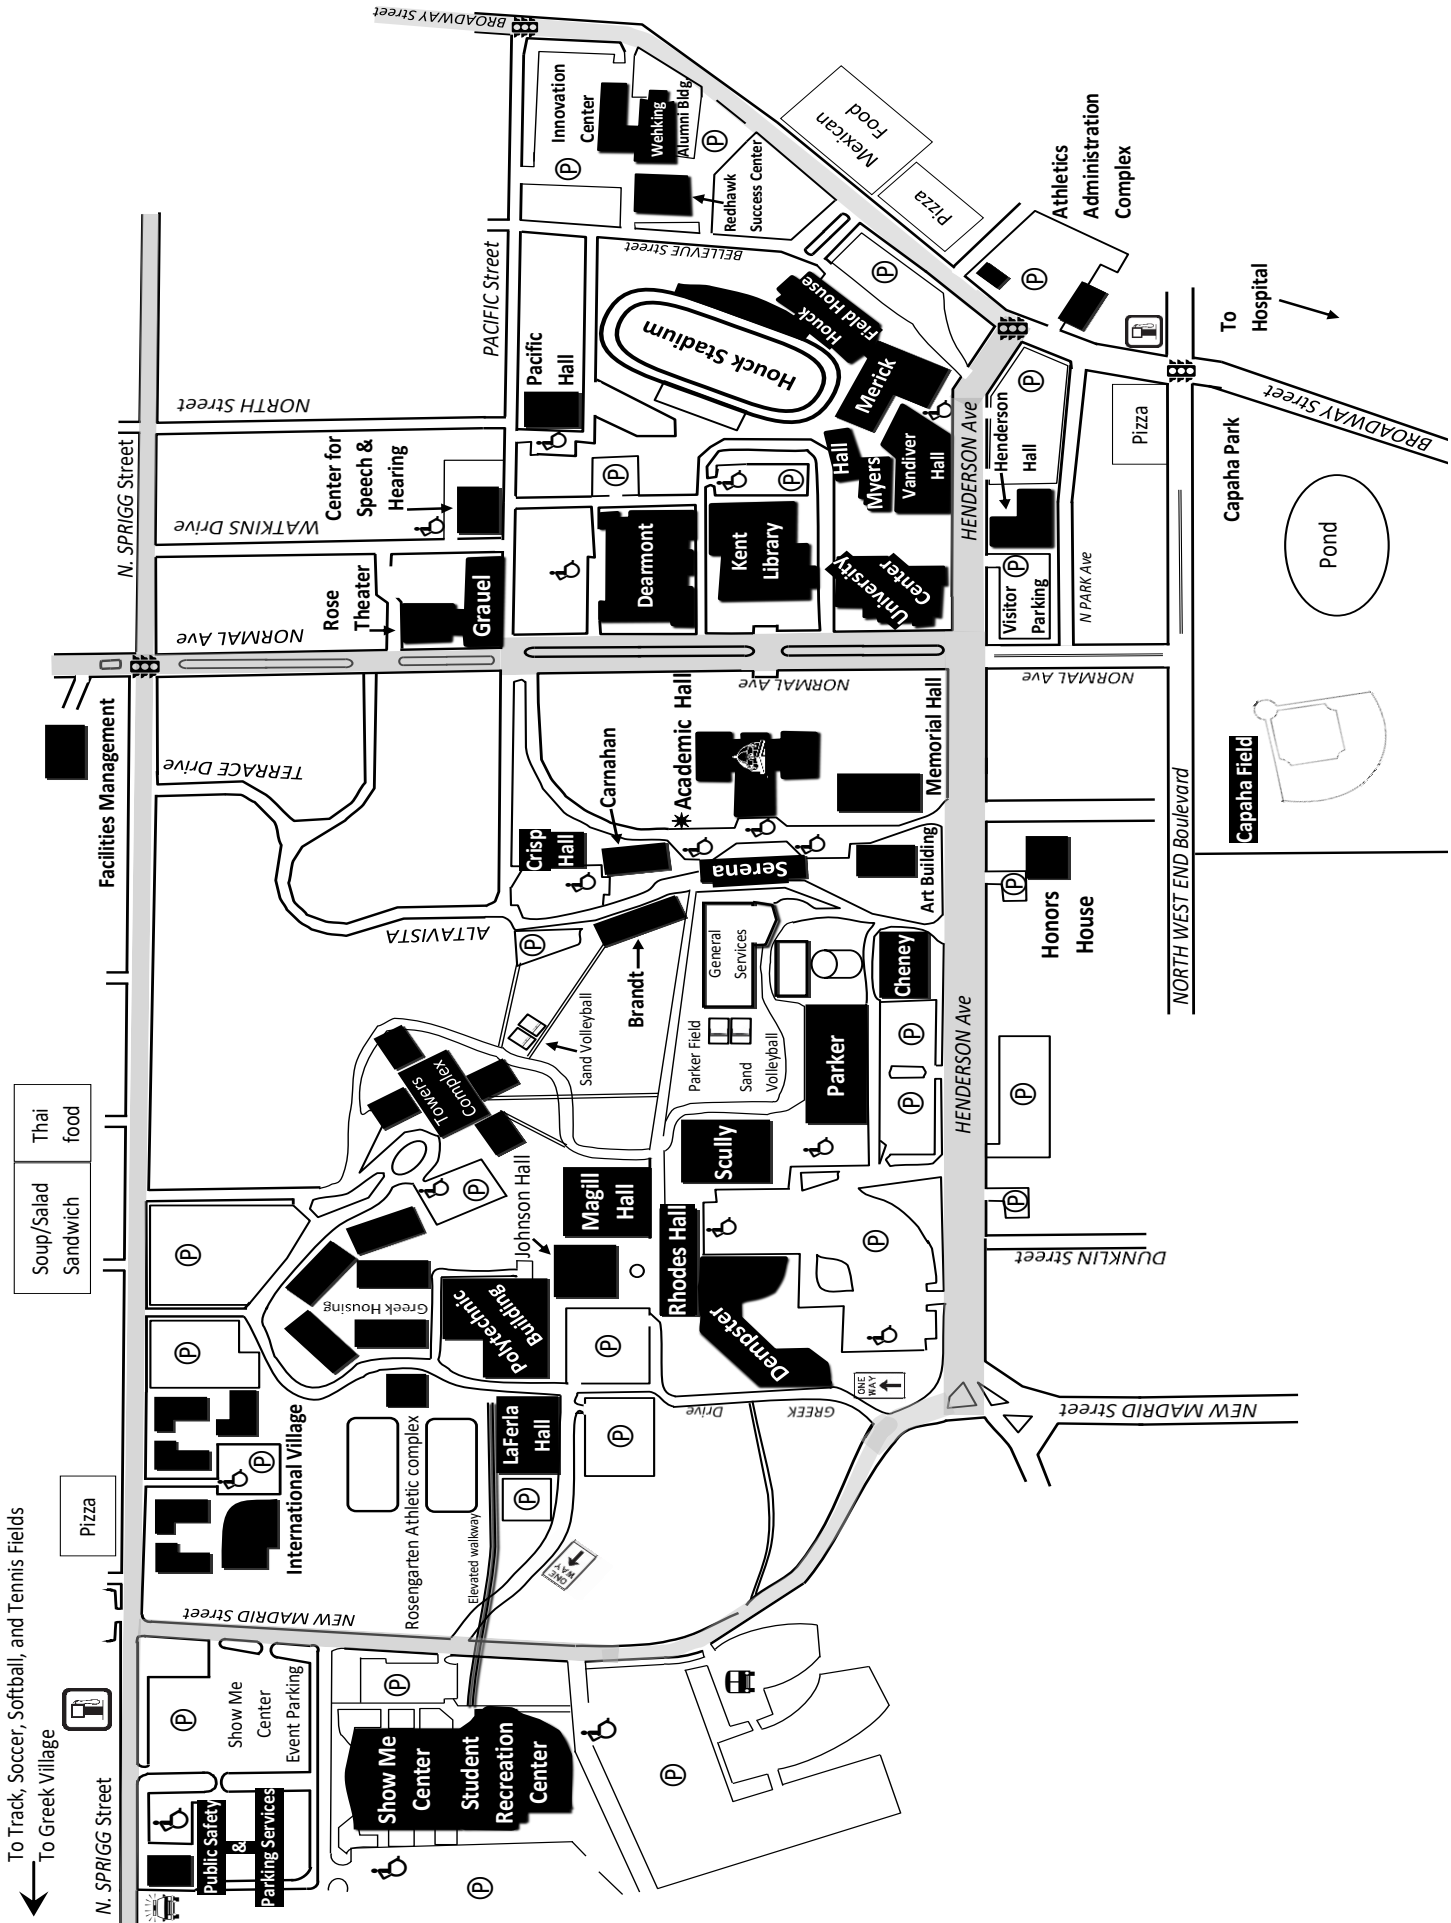

Testing Services

Kent Library Room 108
573-651-2836

To Track, Soccer, Softball, and Tennis Fields
To Greek Village

Soup/Salad Sandwich
Thai food

Facilities Management

TERRACE DRIVE

NORMAL AVE

WATKINS DRIVE